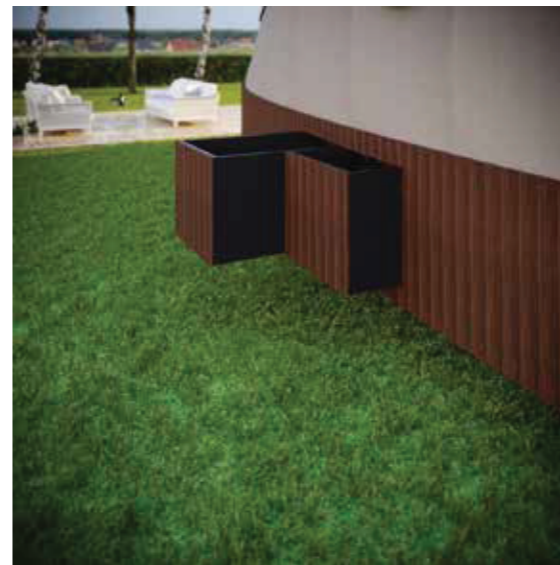

OPTION LIST

01 Entresol (second floor)

Area: 12.7 m2

04 Hammock

Diameter: 3m

05 Corner Cushion

02 Cooling Pool

Size: 90 diameter 100 cm depth (Outer surface is wooden covered with hot + cold water inlets. Polyester body.